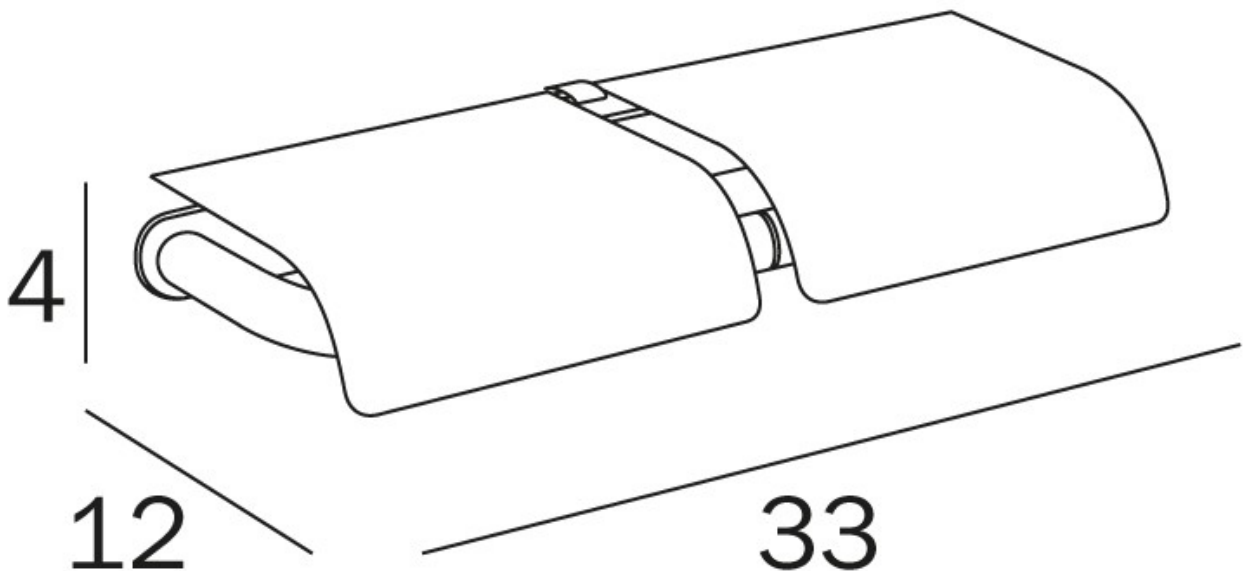

**HOTELLERIE
DOUBLE COVERED TOILET ROLL
HOLDER**
(Chrome - AV426E)

Proudly imported and distributed by
Gro Agencies Pty Ltd
Unit 2 / 37 Howe St, Osborne Park, WA, 6017
P 08 9446 3288 E info@groagencies.com.au W www.groagencies.com.au